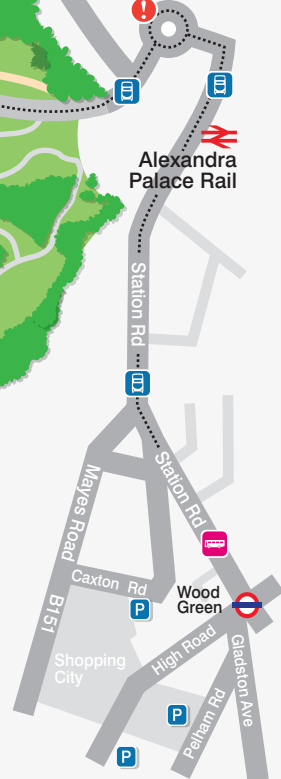

**The Muswell Hill pedestrian entrance into the Grove**

**The Park Avenue North entrance into Redston Field**

Alexandra Palace the people's palace.

- Key.**
- |                     |                     |                          |
|---------------------|---------------------|--------------------------|
| Palm Court Entrance | Paddock Car Park    | BBC Reception            |
| Great Hall Entrance | Dive Car Park       | Heavy traffic at times   |
| Café                | Pavilion Car Park   | London Underground       |
| Bar                 | Fairground Car Park | Bus Stop                 |
| Ice Rink            | East Car Park       | Pick up / drop off point |
| Park Entrances      | Grove Car Park      | Sat Nav – N22 7AY        |

Alternative parking:  
 N22 6TB, N226LN

Discover your Ally Pally.

[www.alexandrapalace.com](http://www.alexandrapalace.com)